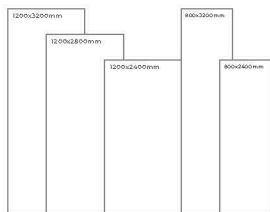

Available Dimension

1200x3200 | 1200x2800
1200x2400 | 800x3200
800x2400