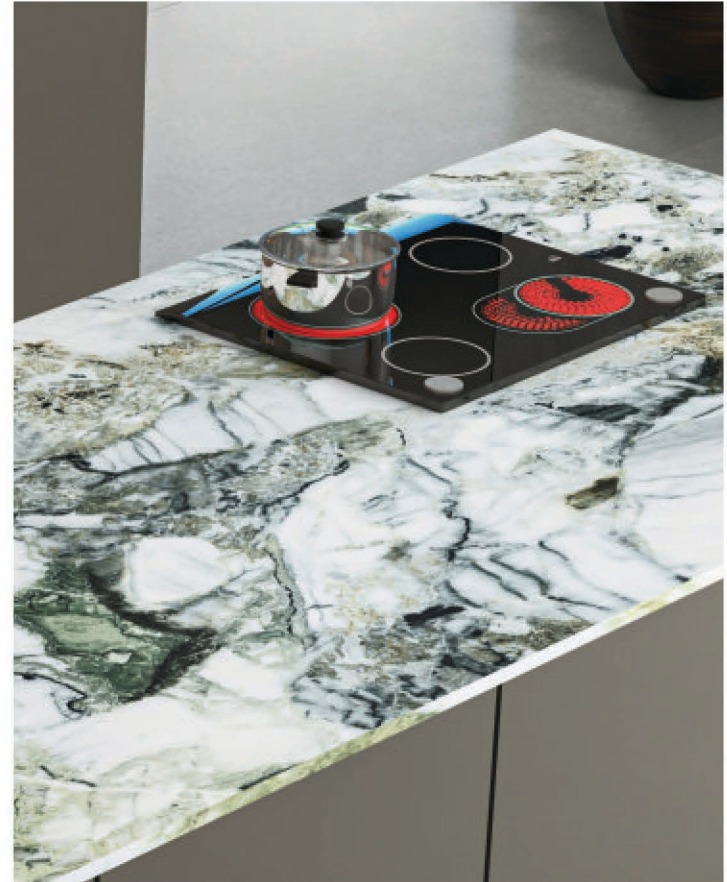

Available Dimension

1200x3200 | 1200x2800
1200x2400 | 800x3200
800x2400

Wall

Lumix Ivory
Type: White Body
Gloss

Floor

Lumix Ivory
Type: White Body
Gloss

MARC GREEN

From palatial counter tops to beautiful tiles, our collection with its vast range has everything to keep you amazed and amused for the lifetime.