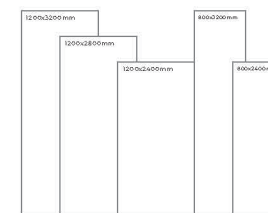

SATUARIO NORWELL

Thickness: 6mm/9mm/15mm
Finish: Gloss
Type: White Body
Random: 2

Available Dimension

1200x3200 | 1200x2800
1200x2400 | 800x3200
800x2400

Table Top

Satuario Norwell
Type: White Body
Gloss

SEASAND NATURAL