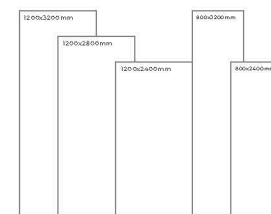

Available Dimension

1200x3200 | 1200x2800
1200x2400 | 800x3200
800x2400

BLACK BODY

TAO NERO MARQUINIA

Thickness: 6mm/9mm/15mm
Finish: High Gloss
Type: Black Body
Random: 2

Available Dimension

1200x3200 | 1200x2800
1200x2400 | 800x3200
800x2400