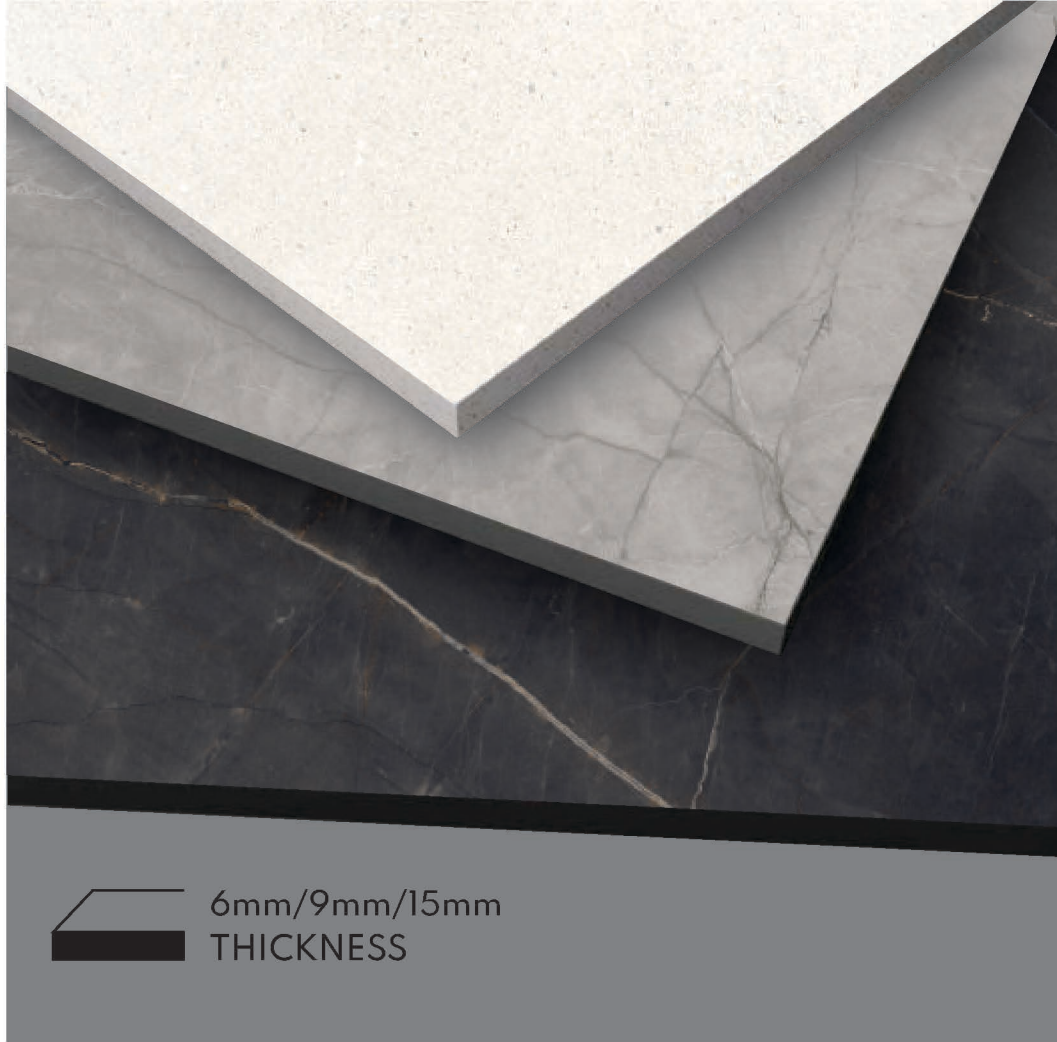

THE COLLECTION

ABSOLUTE COLOR IMMENSE THICKNESS

Every space is different and so is the vision for their embellishment. Now is the time to add versatility and vividness to your surfaces and imprint them with your style of creativity. Spaces tell stories of celebration, togetherness, joy and so more. With varied size options, you have the freedom to play with your ideas and make them alive in your desired space. The collection offering multiple size variants is a visual feast of colors and delightful designs to make your ambiance alluring and inviting.

Adaptable Size

The grand size of the collection is versatile on the contrary and allows one to explore decor ideas and execute them to perfection

Resourceful Application

The multifarious size offers versatile application possibilities for your spaces, furniture, and other tiling needs

Impeccable Lay

The variable sizes under the collection offers a seamless lay for your select spaces with less unflattering grout lines and facilitating a continuous floor and wall.