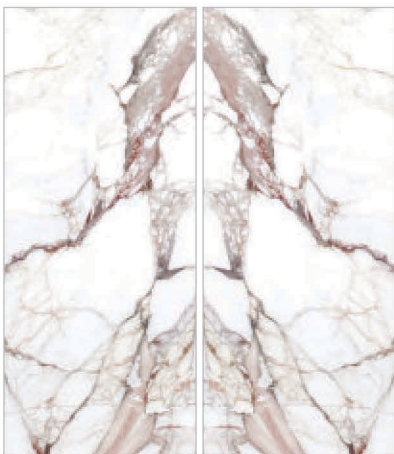

Available Dimension

1200x3200 | 1200x2800
1200x2400 | 800x3200
800x2400

WHITE BODY

COLORADO FLIP

Thickness: 6mm/9mm/15mm
Finish: Bookmatch Gloss
Type: White Body
Random: 2

Available Dimension

1200x3200 | 1200x2800
1200x2400 | 800x3200
800x2400