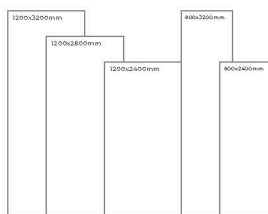

Available Dimension

1200x3200 | 1200x2800
1200x2400 | 800x3200
800x2400

BLACK BODY

PORTORO BLACK

Thickness: 6mm/9mm/15mm
Finish: High Gloss
Type: Black Body
Random: 2

Available Dimension

1200x3200 | 1200x2800
1200x2400 | 800x3200
800x2400