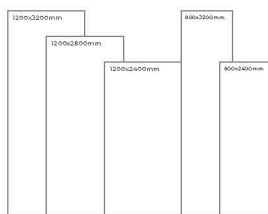

Available Dimension

1200x3200 | 1200x2800
1200x2400 | 800x3200
800x2400

GREY BODY

FOSSIL BROWN

Thickness: 6mm/9mm/15mm
Finish: High Gloss
Type: Grey Body
Random: 1

Available Dimension

1200x3200 | 1200x2800
1200x2400 | 800x3200
800x2400