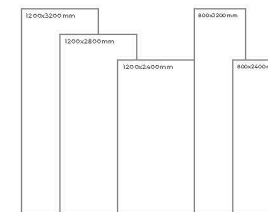

Available Dimension

1200x3200 | 1200x2800
1200x2400 | 800x3200
800x2400

WHITE BODY

ROCK BOTTOCHINO

Thickness: 6mm/9mm/15mm
Finish: Gloss
Type: White Body
Random: 2

Available Dimension

1200x3200 | 1200x2800
1200x2400 | 800x3200
800x2400