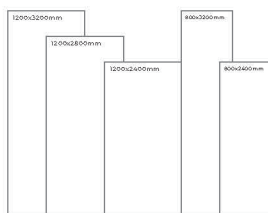

Available Dimension

1200x3200 | 1200x2800
1200x2400 | 800x3200
800x2400

WHITE BODY

ROCK BOTTOCHINO

Thickness: 6mm/9mm/15mm
Finish: Gloss
Type: White Body
Random: 2

Available Dimension

1200x3200 | 1200x2800
1200x2400 | 800x3200
800x2400