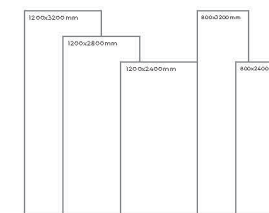

Available Dimension

1200x3200 | 1200x2800
1200x2400 | 800x3200
800x2400

VOLGA BLUE

Thickness: 6mm/9mm/15mm
Finish: High Gloss
Type: Black Body
Random: 2

Available Dimension

1200x3200 | 1200x2800
1200x2400 | 800x3200
800x2400