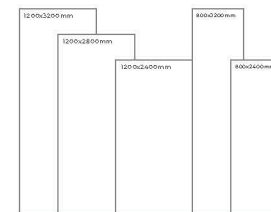

Available Dimension

1200x3200 | 1200x2800
1200x2400 | 800x3200
800x2400