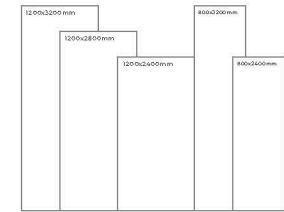

Available Dimension

1200x3200 | 1200x2800
1200x2400 | 800x3200
800x2400