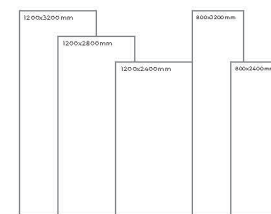

Available Dimension

1200x3200 | 1200x2800
1200x2400 | 800x3200
800x2400

GREY BODY

FOSSIL BROWN

Thickness: 6mm/9mm/15mm
Finish: High Gloss
Type: Grey Body
Random: 1

Available Dimension

1200x3200 | 1200x2800
1200x2400 | 800x3200
800x2400