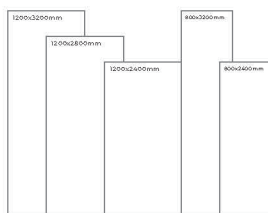

Available Dimension

1200x3200 | 1200x2800
1200x2400 | 800x3200
800x2400

WHITE BODY

SIMLESS WHITE

Thickness: 6mm/9mm/15mm
Finish: Gloss
Type: White Body
Random: 2

Available Dimension

1200x3200 | 1200x2800
1200x2400 | 800x3200
800x2400