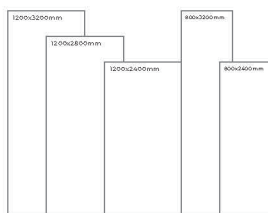

Available Dimension

1200x3200 | 1200x2800
1200x2400 | 800x3200
800x2400

BLACK BODY

FARNCIA LAURENT

Thickness: 6mm/9mm/15mm
Finish: High Gloss
Type: Black Body
Random: 2

Available Dimension

1200x3200 | 1200x2800
1200x2400 | 800x3200
800x2400