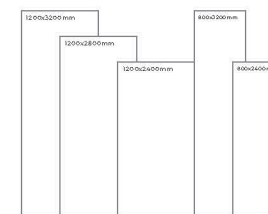

Available Dimension

1200x3200 | 1200x2800
1200x2400 | 800x3200
800x2400