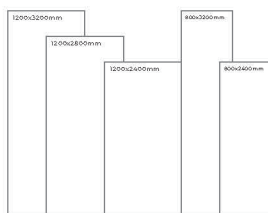

GREY
BODY

MORRELA RUST GREEN

Thickness: 6mm/9mm/15mm
Finish: Matt
Type: Grey Body
Random: 1

Available Dimension

1200x3200 | 1200x2800
1200x2400 | 800x3200
800x2400