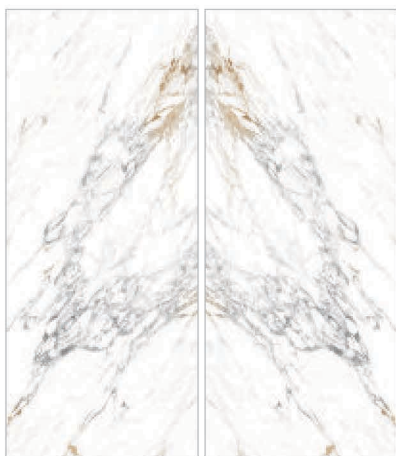

WHITE BODY

STATUARIO MAGIA

Thickness: 6mm/9mm/15mm
Finish: Bookmatch Gloss
Type: White Body
Random: 2

Available Dimension

1200x3200 | 1200x2800
1200x2400 | 800x3200
800x2400

QUARTZ ROSE

Thickness: 6mm/9mm/15mm
Finish: Bookmatch Gloss
Type: White Body
Random: 2