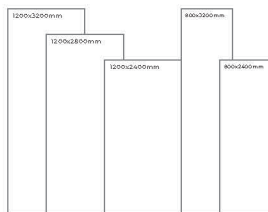

WHITE BODY

COTTON CREMA

Thickness: 6mm/9mm/15mm
Finish: Matt
Type: Grey Body
Random: 1

Available Dimension

1200x3200 | 1200x2800
1200x2400 | 800x3200
800x2400