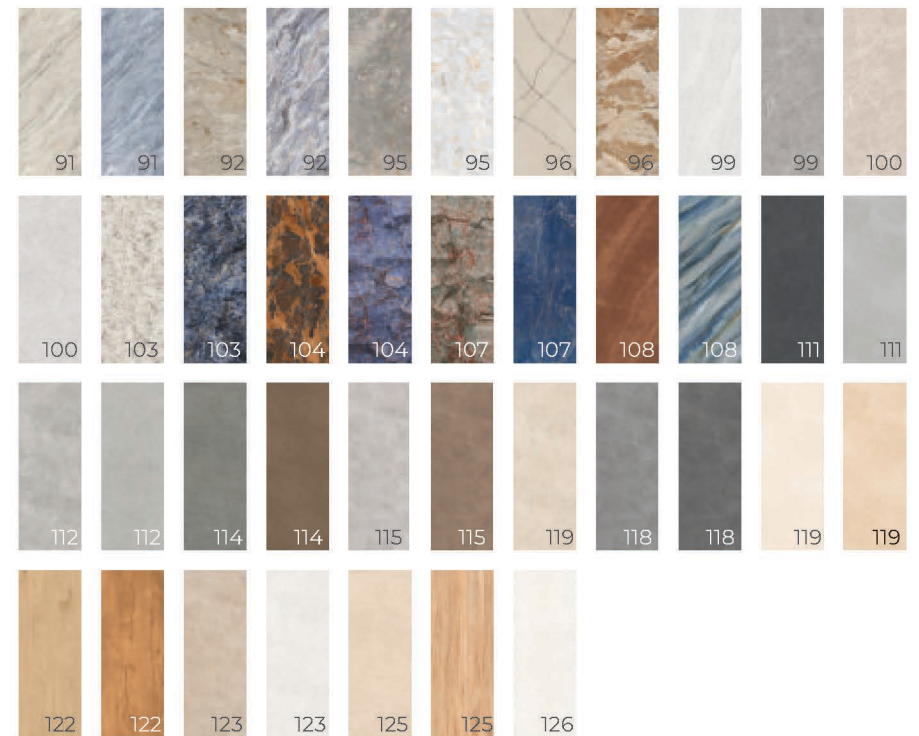

White Body

116	Design
03	BODY

Bring home the innovative streak of Vetican Tiling Solutions which has elements of beauty, aesthetics and design harmony to enliven your ambiance with energy and elan.

CONTENT

Black Body

Grey Body