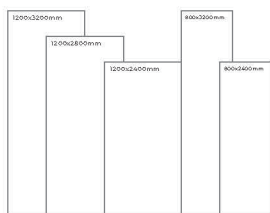

Available Dimension

1200x3200 | 1200x2800
1200x2400 | 800x3200
800x2400

WHITE BODY

CARRARA NOSE

Thickness: 6mm/9mm/15mm
Finish: Gloss
Type: White Body
Random: 2

Available Dimension

1200x3200 | 1200x2800
1200x2400 | 800x3200
800x2400