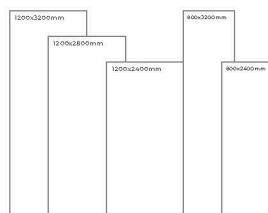

Available Dimension

1200x3200 | 1200x2800
1200x2400 | 800x3200
800x2400