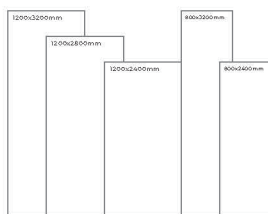

GREY
BODY

ANTALIYA BEIGE

Thickness: 6mm/9mm/15mm
Finish: Gloss
Type: Grey Body
Random: 1

Available Dimension

1200x3200 | 1200x2800
1200x2400 | 800x3200
800x2400

ANTALIYA BLUE

Thickness: 6mm/9mm/15mm
Finish: Gloss
Type: Grey Body
Random: 1