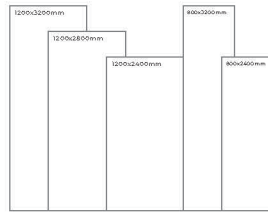

Available Dimension

1200x3200 | 1200x2800
1200x2400 | 800x3200
800x2400

GREY
BODY

OMANI MUDDY

Thickness: 6mm/9mm/15mm
Finish: Gloss
Type: Grey Body
Random: 2

Available Dimension

1200x3200 | 1200x2800
1200x2400 | 800x3200
800x2400