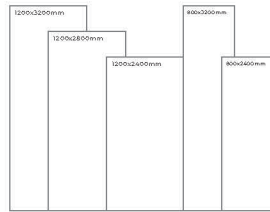

Available Dimension

1200x3200 | 1200x2800
1200x2400 | 800x3200
800x2400

GREY
BODY

GREY FJORD

Thickness: 6mm/9mm/15mm
Finish: Matt
Type: Grey Body
Random: 2

Available Dimension

1200x3200 | 1200x2800
1200x2400 | 800x3200
800x2400