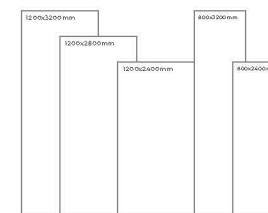

Available Dimension

1200x3200 | 1200x2800
1200x2400 | 800x3200
800x2400

WHITE BODY

VERONIC ARBESQUE

Thickness: 6mm/9mm/15mm
Finish: Bookmatch Gloss
Type: White Body
Random: 2

Available Dimension

1200x3200 | 1200x2800
1200x2400 | 800x3200
800x2400