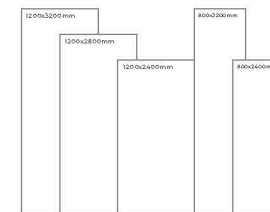

1200x3200 | 1200x2800
1200x2400 | 800x3200
800x2400

VOLCANO STATUARIO

Thickness: 6mm/9mm/15mm
Finish: Gloss
Type: White Body
Random: 2

Available Dimension

1200x3200 | 1200x2800
1200x2400 | 800x3200
800x2400