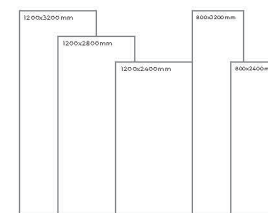

Available Dimension

1200x3200 | 1200x2800
1200x2400 | 800x3200
800x2400

MAKO NATURAL

Thickness: 6mm/9mm/15mm
Finish: High Gloss
Type: Black Body
Random: 2

Available Dimension

1200x3200 | 1200x2800
1200x2400 | 800x3200
800x2400