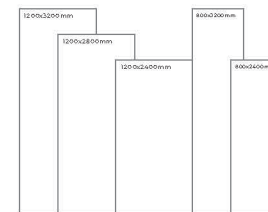

WHITE BODY

CALACATTA BIANCO

Thickness: 6mm/9mm/15mm
Finish: Gloss
Type: White Body
Random: 2

Available Dimension

1200x3200 | 1200x2800
1200x2400 | 800x3200
800x2400

CALACATTA IMPERIO

Thickness: 6mm/9mm/15mm
Finish: Gloss
Type: White Body
Random: 2

Available Dimension

1200x3200 | 1200x2800
1200x2400 | 800x3200
800x2400

Wall

Calacatta Bianco
Type: White Body
Gloss

Kitchen Counter

Calacatta Bianco
Type: White Body
Gloss

CALACATTA IMPERIO

For those who wish to be surrounded by subtle tones of creativity and feel joy in the minimalist look, this is the choice they ought to make without a blink.