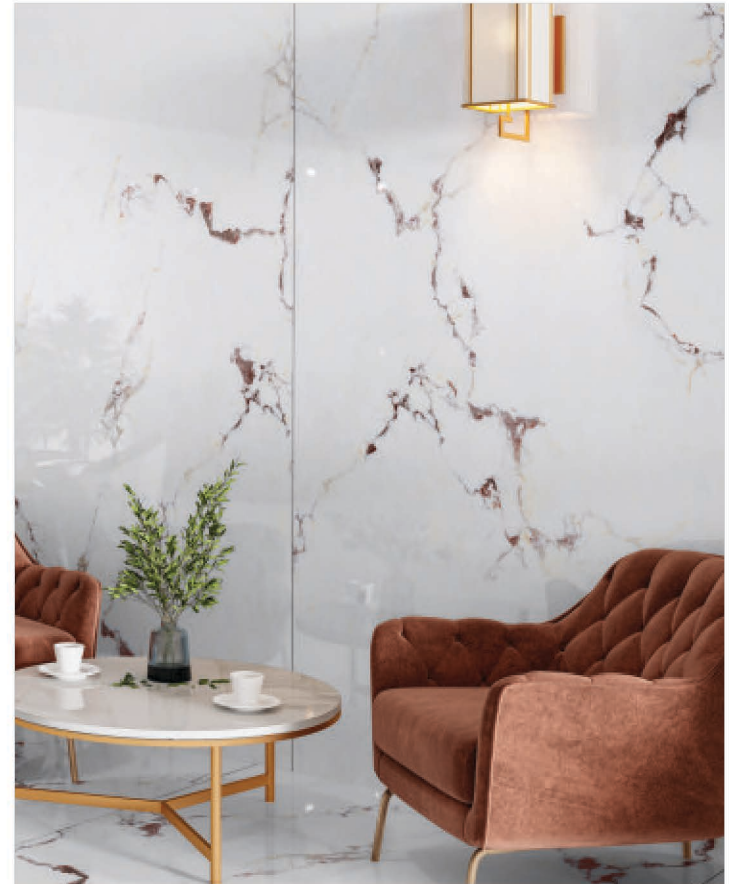

FRAGMENT WHITE

The attention seeker you would love to attend every minute. Step up and experience the heavenly grandeur beneath your feet.

WHITE BODY

FRAGMENT WHITE

Thickness: 6mm/9mm/15mm
Finish: Gloss
Type: White Body
Random: 2