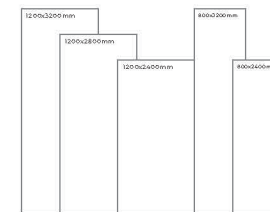

Available Dimension

1200x3200 | 1200x2800
1200x2400 | 800x3200
800x2400