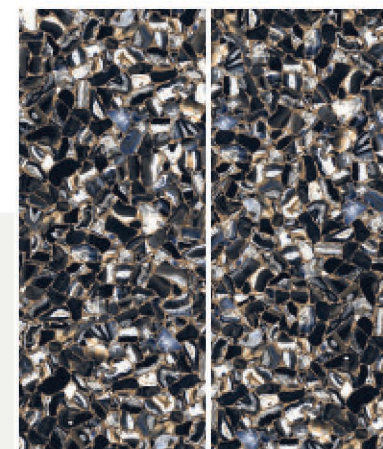

Available Dimension

1200x3200 | 1200x2800
1200x2400 | 800x3200
800x2400