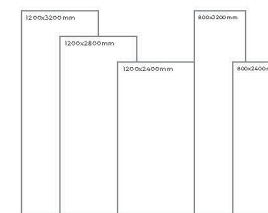

Available Dimension

1200x3200 | 1200x2800
1200x2400 | 800x3200
800x2400

WHITE BODY

ONYX PINK

Thickness: 6mm/9mm/15mm
Finish: Gloss
Type: White Body
Random: 2

Available Dimension

1200x3200 | 1200x2800
1200x2400 | 800x3200
800x2400