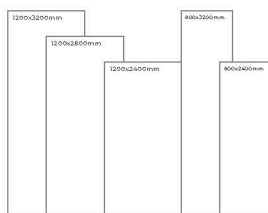

BLACK BODY

ATHENS BLACK

Thickness: 6mm/9mm/15mm
Finish: High Gloss
Type: Black Body
Random: 1

Available Dimension

1200x3200 | 1200x2800
1200x2400 | 800x3200
800x2400

BEACON BLACK

Thickness: 6mm/9mm/15mm
Finish: High Gloss
Type: Black Body
Random: 2