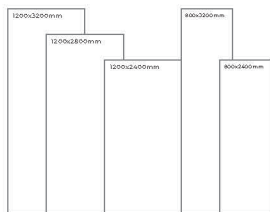

Available Dimension

1200x3200 | 1200x2800
1200x2400 | 800x3200
800x2400

WHITE BODY

VERONIC ARBESQUE

Thickness: 6mm/9mm/15mm
Finish: Bookmatch Gloss
Type: White Body
Random: 2

Available Dimension

1200x3200 | 1200x2800
1200x2400 | 800x3200
800x2400