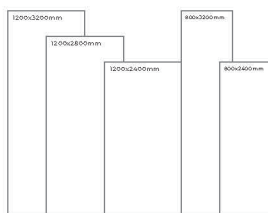

GREY
BODY

NAIROBY GRIS

Thickness: 6mm/9mm/15mm
Finish: Gloss
Type: Grey Body
Random: 2

Available Dimension

1200x3200 | 1200x2800
1200x2400 | 800x3200
800x2400