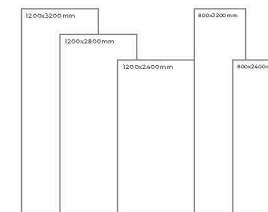

Available Dimension

1200x3200 | 1200x2800
1200x2400 | 800x3200
800x2400