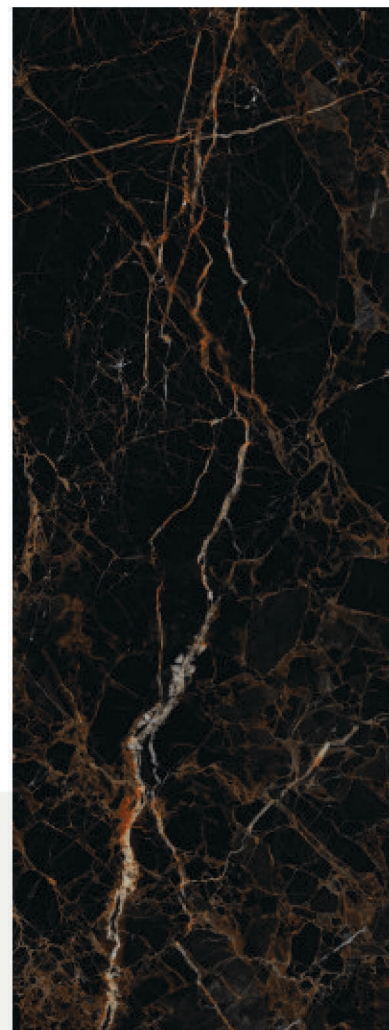

HORSE BROWN

Thickness: 6mm/9mm/15mm
Finish: High Gloss
Type: Black Body
Random: 2

Available Dimension

1200x3200 | 1200x2800
1200x2400 | 800x3200
800x2400

Wall

Farcia Laurent
Type: Black Body
High Gloss

Floor