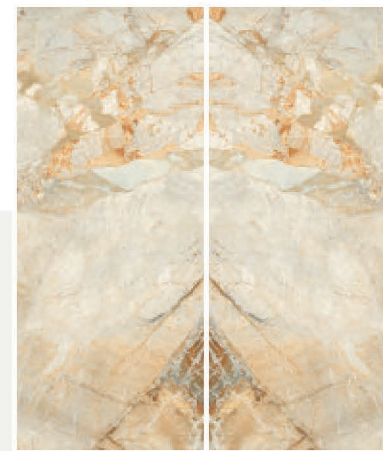

Available Dimension

1200x3200 | 1200x2800
1200x2400 | 800x3200
800x2400