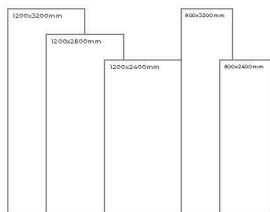

LOZANO SKY

Thickness: 6mm/9mm/15mm
Finish: Bookmatch Gloss
Type: White Body
Random: 2

Available Dimension

1200x3200 | 1200x2800
1200x2400 | 800x3200
800x2400

MARMO BRECCIA

Thickness: 6mm/9mm/15mm
Finish: Bookmatch Gloss
Type: White Body
Random: 2