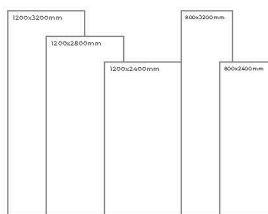

Available Dimension

1200x3200 | 1200x2800
1200x2400 | 800x3200
800x2400

BLACK BODY

BLACK MARQUINA

Thickness: 6mm/9mm/15mm
Finish: High Gloss
Type: Black Body
Random: 2

Available Dimension

1200x3200 | 1200x2800
1200x2400 | 800x3200
800x2400