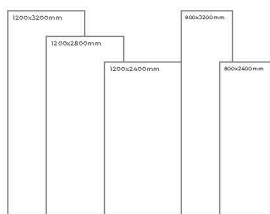

GREY BODY

IMPERIALE SIENA

Thickness: 6mm/9mm/15mm
Finish: Gloss
Type: Grey Body
Random: 2

Available Dimension

1200x3200 | 1200x2800
1200x2400 | 800x3200
800x2400

INFINITO BROWN

Thickness: 6mm/9mm/15mm
Finish: Gloss
Type: Grey Body
Random: 2