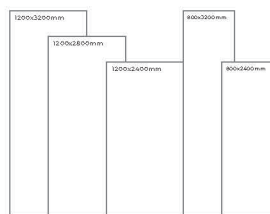

Available Dimension

1200x3200 | 1200x2800
1200x2400 | 800x3200
800x2400