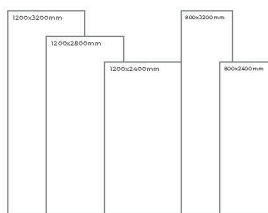

Available Dimension

1200x3200 | 1200x2800
1200x2400 | 800x3200
800x2400

GREY BODY

BRECCIA NATURAL

Thickness: 6mm/9mm/15mm
Finish: Gloss
Type: Grey Body
Random: 1

Available Dimension

1200x3200 | 1200x2800
1200x2400 | 800x3200
800x2400