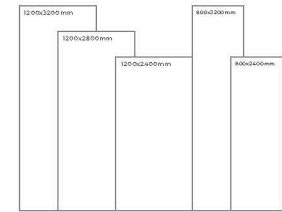

Available Dimension

1200x3200 | 1200x2800
1200x2400 | 800x3200
800x2400