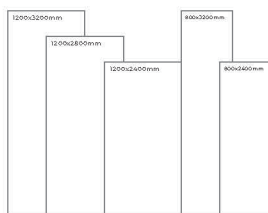

Available Dimension

1200x3200 | 1200x2800
1200x2400 | 800x3200
800x2400

WHITE BODY

ONYX GREEN FLIP

Thickness: 6mm/9mm/15mm
Finish: Bookmatch Gloss
Type: White Body
Random: 2

Available Dimension

1200x3200 | 1200x2800
1200x2400 | 800x3200
800x2400