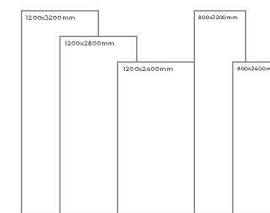

Available Dimension

1200x3200 | 1200x2800
1200x2400 | 800x3200
800x2400

BLACK BODY

PORTORO BLACK

Thickness: 6mm/9mm/15mm
Finish: High Gloss
Type: Black Body
Random: 2

Available Dimension

1200x3200 | 1200x2800
1200x2400 | 800x3200
800x2400