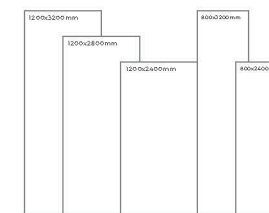

Available Dimension

1200x3200 | 1200x2800
1200x2400 | 800x3200
800x2400