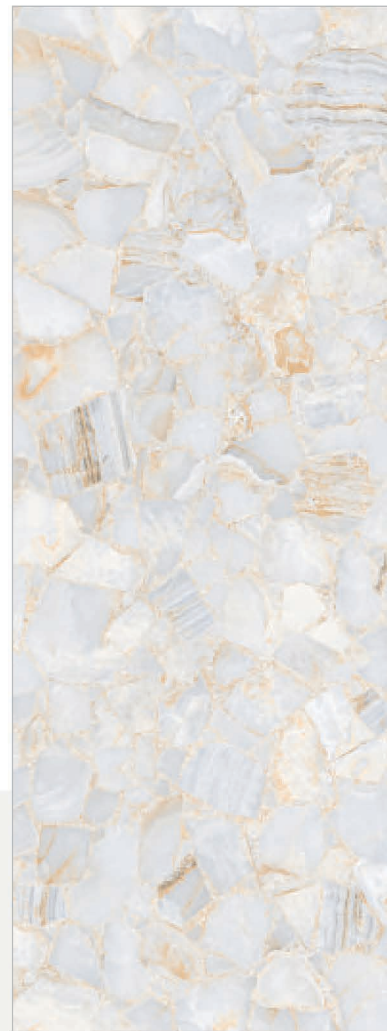

Available Dimension

1200x3200 | 1200x2800
1200x2400 | 800x3200
800x2400