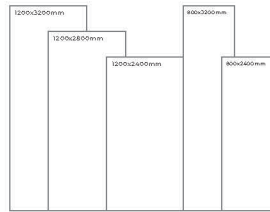

Available Dimension

1200x3200 | 1200x2800
1200x2400 | 800x3200
800x2400

GREY
BODY

SUBWAY BIANCO

Thickness: 6mm/9mm/15mm
Finish: Matt
Type: Grey Body
Random: 1

Available Dimension

1200x3200 | 1200x2800
1200x2400 | 800x3200
800x2400