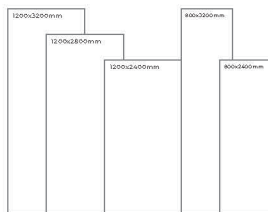

Available Dimension

1200x3200 | 1200x2800
1200x2400 | 800x3200
800x2400