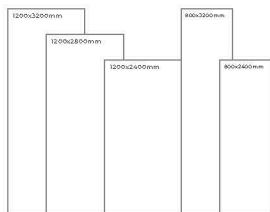

SEASAND NATURAL

Thickness: 6mm/9mm/15mm
Finish: Gloss
Type: White Body
Random: 2

Available Dimension

1200x3200 | 1200x2800
1200x2400 | 800x3200
800x2400

SENSO WHITE

Thickness: 6mm/9mm/15mm
Finish: Gloss
Type: White Body
Random: 2