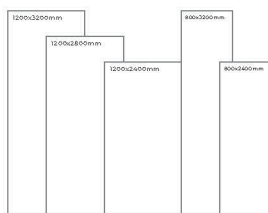

Available Dimension

1200x3200 | 1200x2800
1200x2400 | 800x3200
800x2400

MAKO NATURAL

Thickness: 6mm/9mm/15mm
Finish: High Gloss
Type: Black Body
Random: 2

Available Dimension

1200x3200 | 1200x2800
1200x2400 | 800x3200
800x2400