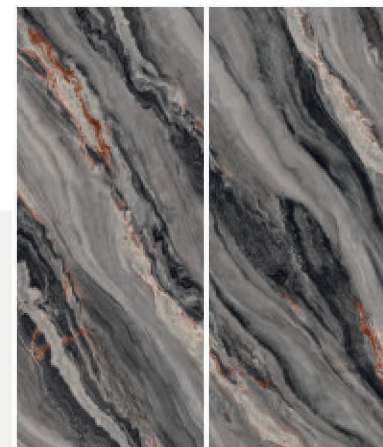

Available Dimension

1200x3200 | 1200x2800
1200x2400 | 800x3200
800x2400

MAKO NATURAL

Thickness: 6mm/9mm/15mm
Finish: High Gloss
Type: Black Body
Random: 2

Available Dimension

1200x3200 | 1200x2800
1200x2400 | 800x3200
800x2400