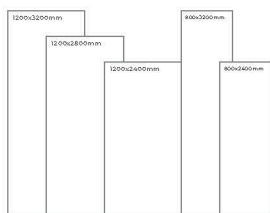

WHITE BODY

STATUARIO MAGIA

Thickness: 6mm/9mm/15mm
Finish: Bookmatch Gloss
Type: White Body
Random: 2

Available Dimension

1200x3200 | 1200x2800
1200x2400 | 800x3200
800x2400

QUARTZ ROSE

Thickness: 6mm/9mm/15mm
Finish: Bookmatch Gloss
Type: White Body
Random: 2