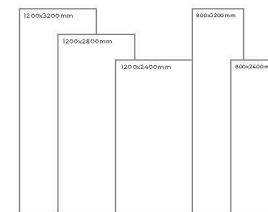

Available Dimension

1200x3200 | 1200x2800
1200x2400 | 800x3200
800x2400