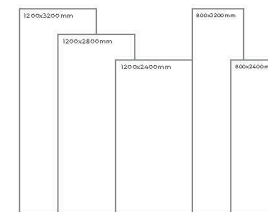

Available Dimension

1200x3200 | 1200x2800
1200x2400 | 800x3200
800x2400

LAPIS AZUL

Thickness: 6mm/9mm/15mm
Finish: High Gloss
Type: Grey Body
Random: 2

Available Dimension

1200x3200 | 1200x2800
1200x2400 | 800x3200
800x2400