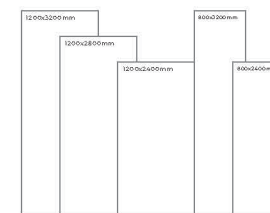

Available Dimension

1200x3200 | 1200x2800
1200x2400 | 800x3200
800x2400