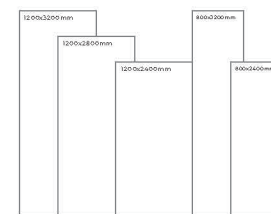

Available Dimension

1200x3200 | 1200x2800
1200x2400 | 800x3200
800x2400