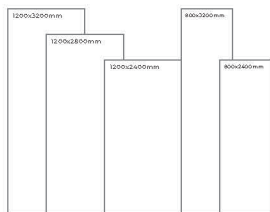

WHITE BODY

MORRELA BEIGE

Thickness: 6mm/9mm/15mm
Finish: Matt
Type: Grey Body
Random: 1

Available Dimension

1200x3200 | 1200x2800
1200x2400 | 800x3200
800x2400