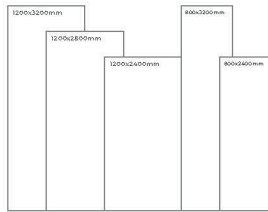

Available Dimension

1200x3200 | 1200x2800
1200x2400 | 800x3200
800x2400

VERNIZ NATURAL

Thickness: 15mm
Finish: Matt
Type: Grey Body
Random: 1

Available Dimension

1200x3200 | 1200x2800
1200x2400 | 800x3200
800x2400