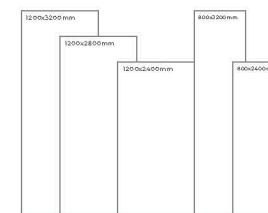

Available Dimension

1200x3200 | 1200x2800
1200x2400 | 800x3200
800x2400