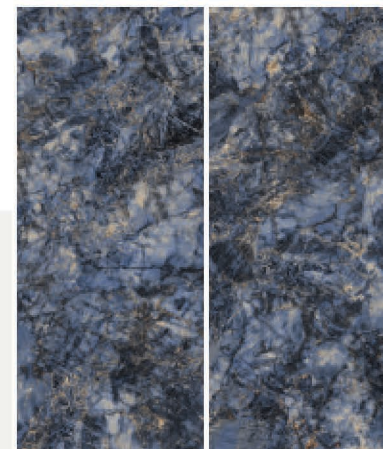

Available Dimension

1200x3200 | 1200x2800
1200x2400 | 800x3200
800x2400