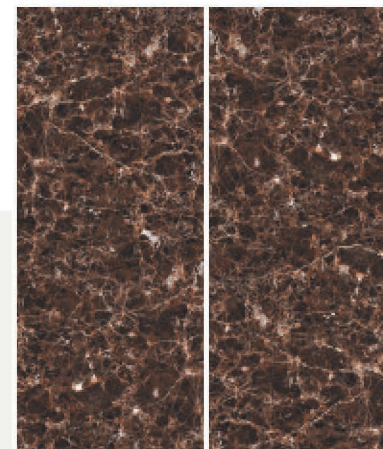

Available Dimension

1200x3200 | 1200x2800
1200x2400 | 800x3200
800x2400