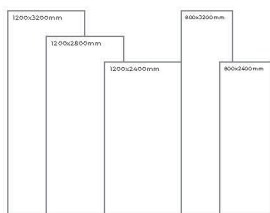

Available Dimension

1200x3200 | 1200x2800
1200x2400 | 800x3200
800x2400

WHITE BODY

COLORADO FLIP

Thickness: 6mm/9mm/15mm
Finish: Bookmatch Gloss
Type: White Body
Random: 2

Available Dimension

1200x3200 | 1200x2800
1200x2400 | 800x3200
800x2400