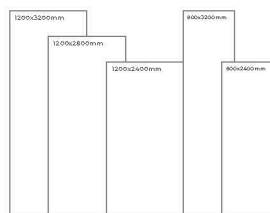

Available Dimension

1200x3200 | 1200x2800
1200x2400 | 800x3200
800x2400

BLACK BODY

TAO NERO MARQUINIA

Thickness: 6mm/9mm/15mm
Finish: High Gloss
Type: Black Body
Random: 2

Available Dimension

1200x3200 | 1200x2800
1200x2400 | 800x3200
800x2400