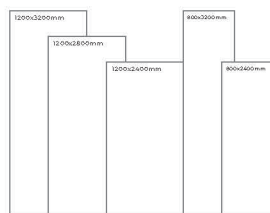

Available Dimension

1200x3200 | 1200x2800
1200x2400 | 800x3200
800x2400