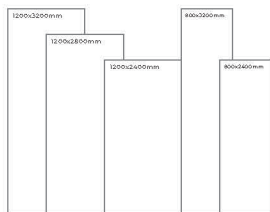

Available Dimension

1200x3200 | 1200x2800
1200x2400 | 800x3200
800x2400

WHITE BODY

NAIROBY CREMA

Thickness: 6mm/9mm/15mm
Finish: Gloss
Type: White Body
Random: 2

Available Dimension

1200x3200 | 1200x2800
1200x2400 | 800x3200
800x2400