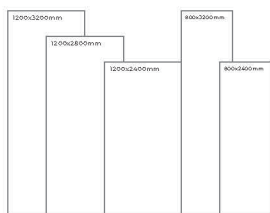

Available Dimension

1200x3200 | 1200x2800
1200x2400 | 800x3200
800x2400

WHITE BODY

MEGA BEIGE

Thickness: 6mm/9mm/15mm
Finish: Matt
Type: Grey Body
Random: 1

Available Dimension

1200x3200 | 1200x2800
1200x2400 | 800x3200
800x2400