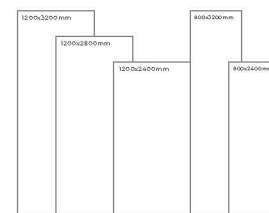

Available Dimension

1200x3200 | 1200x2800
1200x2400 | 800x3200
800x2400