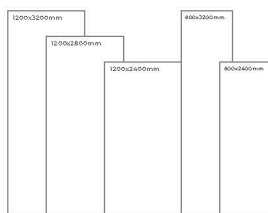

Available Dimension

1200x3200 | 1200x2800
1200x2400 | 800x3200
800x2400