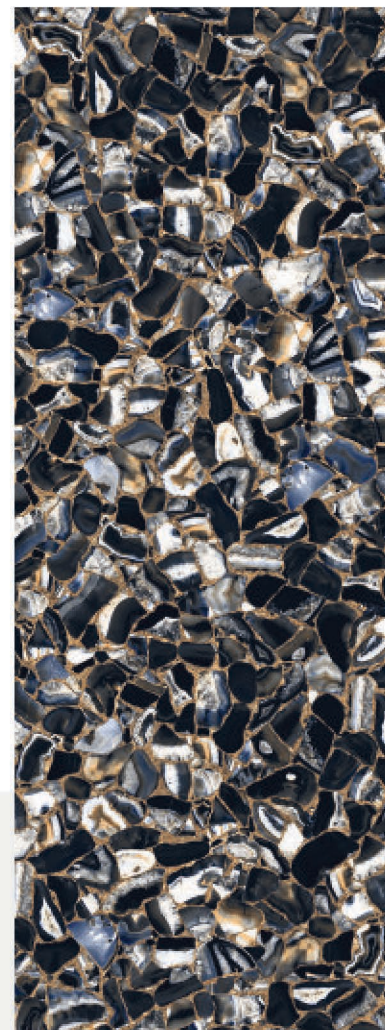

Available Dimension

1200x3200 | 1200x2800
1200x2400 | 800x3200
800x2400

BLACK BODY

TAO NERO MARQUINIA

Thickness: 6mm/9mm/15mm
Finish: High Gloss
Type: Black Body
Random: 2

Available Dimension

1200x3200 | 1200x2800
1200x2400 | 800x3200
800x2400