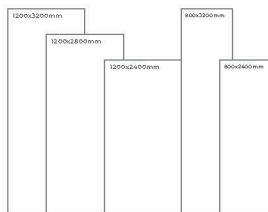

WHITE BODY

STATUARIO CLARA

Thickness: 6mm/9mm/15mm
Finish: Gloss
Type: White Body
Random: 2

Available Dimension

1200x3200 | 1200x2800
1200x2400 | 800x3200
800x2400

STATUARIO PLATINA

Thickness: 6mm/9mm/15mm
Finish: Gloss
Type: White Body
Random: 2