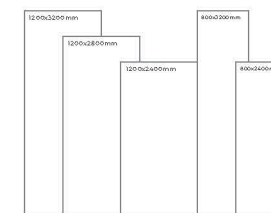

Available Dimension

1200x3200 | 1200x2800
1200x2400 | 800x3200
800x2400

FRENZY WHITE

Thickness: 6mm/9mm/15mm
Finish: Gloss
Type: White Body
Random: 2

Available Dimension

1200x3200 | 1200x2800
1200x2400 | 800x3200
800x2400