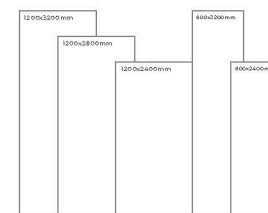

Available Dimension

1200x3200 | 1200x2800
1200x2400 | 800x3200
800x2400