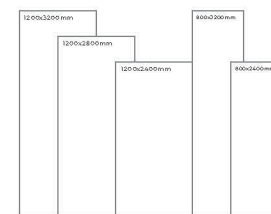

WHITE BODY

STATUARIO BRAZILIAN

Thickness: 6mm/9mm/15mm
Finish: Gloss
Type: White Body
Random: 2

Available Dimension

1200x3200 | 1200x2800
1200x2400 | 800x3200
800x2400

STATUARIO ANTICO

Thickness: 6mm/9mm/15mm
Finish: Gloss
Type: White Body
Random: 2

Available Dimension

1200x3200 | 1200x2800
1200x2400 | 800x3200
800x2400

WHITE BODY

STATUARIO AREZO

Thickness: 6mm/9mm/15mm
Finish: Gloss
Type: White Body
Random: 2

Available Dimension

1200x3200 | 1200x2800
1200x2400 | 800x3200
800x2400