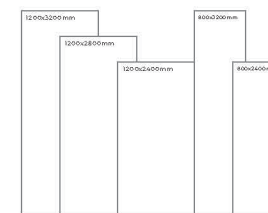

Available Dimension

1200x3200 | 1200x2800
1200x2400 | 800x3200
800x2400

ANTICO CREMA

Thickness: 6mm/9mm/15mm
Finish: Gloss
Type: White Body
Random: 2

Available Dimension

1200x3200 | 1200x2800
1200x2400 | 800x3200
800x2400

WHITE BODY

CALACATTA BIANCO

Thickness: 6mm/9mm/15mm
Finish: Gloss
Type: White Body
Random: 2

Available Dimension

1200x3200 | 1200x2800
1200x2400 | 800x3200
800x2400

CALACATTA IMPERIO

Thickness: 6mm/9mm/15mm
Finish: Gloss
Type: White Body
Random: 2