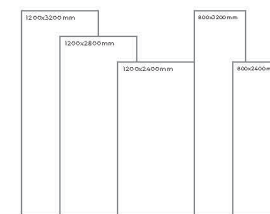

Available Dimension

1200x3200 | 1200x2800
1200x2400 | 800x3200
800x2400

WHITE BODY

NAIROBY CREMA

Thickness: 6mm/9mm/15mm
Finish: Gloss
Type: White Body
Random: 2

Available Dimension

1200x3200 | 1200x2800
1200x2400 | 800x3200
800x2400