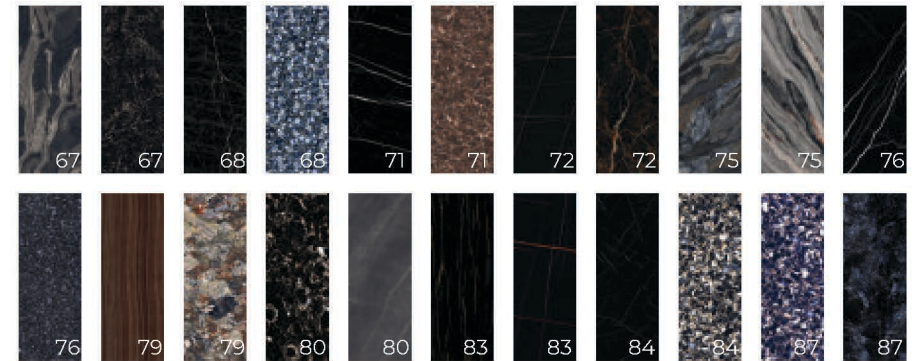

CONTENT

Black Body