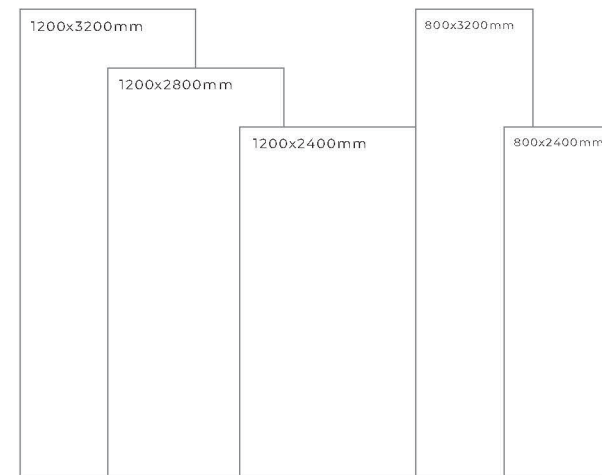

TILES SIZE	THICKNESS	NO. OF TILES/BOX	WEIGHT/BOX (approx)	COVERAGE AREA
800X2400mm	15mm	1 Pcs.	68 kgn.	1.92 Sq.Mtr.
800X3200mm	15mm	1 Pcs.	90 kgn.	2.56 Sq.Mtr.
800X3200mm	9mm	1 Pcs.	54 kgn.	2.56 Sq.Mtr.
1200X3200mm	15mm	1 Pcs.	135 kgn.	3.84 Sq.Mtr.
1200X3200mm	12mm	1 Pcs.	108 kgn.	3.84 Sq.Mtr.
1200X2400mm	15mm	1 Pcs.	103 kgn.	2.88 Sq.Mtr.
1200X2400mm	9mm	1 Pcs.	62 kgn.	2.88 Sq.Mtr.
1200X2800mm	9mm	1 Pcs.	74 kgn.	3.35 Sq.Mtr.
1200X2800mm	6mm	2 Pcs.	99 kgn.	6.7 Sq.Mtr.
1200X3200mm	9mm	1 Pcs.	83 kgn.	3.84 Sq.Mtr.
1200X3200mm	6mm	2 Pcs.	110 kgn.	7.68 Sq.Mtr.