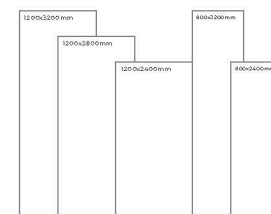

AMPHORA WHITE

Thickness: 6mm/9mm/15mm
Finish: Bookmatch Gloss
Type: White Body
Random: 2

Available Dimension

1200x3200 | 1200x2800
1200x2400 | 800x3200
800x2400

BRECCIA

Thickness: 6mm/9mm/15mm
Finish: Bookmatch Gloss
Type: White Body
Random: 2

Available Dimension

1200x3200 | 1200x2800
1200x2400 | 800x3200
800x2400

WHITE BODY

COLORADO FLIP

Thickness: 6mm/9mm/15mm
Finish: Bookmatch Gloss
Type: White Body
Random: 2

Available Dimension

1200x3200 | 1200x2800
1200x2400 | 800x3200
800x2400