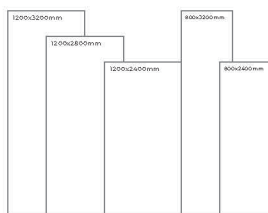

Available Dimension

1200x3200 | 1200x2800
1200x2400 | 800x3200
800x2400

ICE ROXE

Thickness: 6mm/9mm/15mm
Finish: Gloss
Type: Grey Body
Random: 1

Available Dimension

1200x3200 | 1200x2800
1200x2400 | 800x3200
800x2400