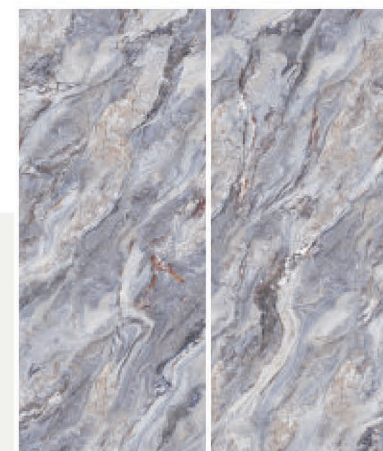

Available Dimension

1200x3200 | 1200x2800
1200x2400 | 800x3200
800x2400