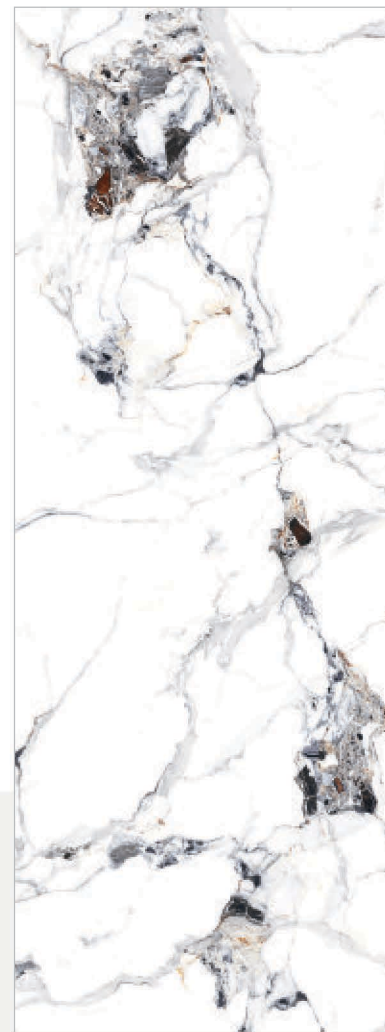

Available Dimension

1200x3200 | 1200x2800
1200x2400 | 800x3200
800x2400

WHITE BODY

SIMLESS WHITE

Thickness: 6mm/9mm/15mm
Finish: Gloss
Type: White Body
Random: 2

Available Dimension

1200x3200 | 1200x2800
1200x2400 | 800x3200
800x2400