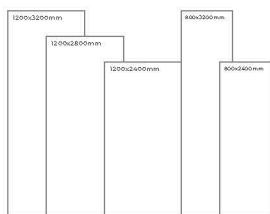

Available Dimension

1200x3200 | 1200x2800
1200x2400 | 800x3200
800x2400