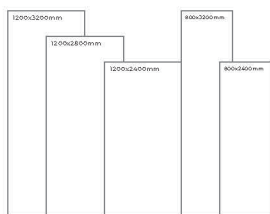

WHITE BODY

STATUARIO BRAZILIAN

Thickness: 6mm/9mm/15mm
Finish: Gloss
Type: White Body
Random: 2

Available Dimension

1200x3200 | 1200x2800
1200x2400 | 800x3200
800x2400

STATUARIO ANTICO

Thickness: 6mm/9mm/15mm
Finish: Gloss
Type: White Body
Random: 2

Available Dimension

1200x3200 | 1200x2800
1200x2400 | 800x3200
800x2400

WHITE BODY

STATUARIO AREZO

Thickness: 6mm/9mm/15mm
Finish: Gloss
Type: White Body
Random: 2

Available Dimension

1200x3200 | 1200x2800
1200x2400 | 800x3200
800x2400