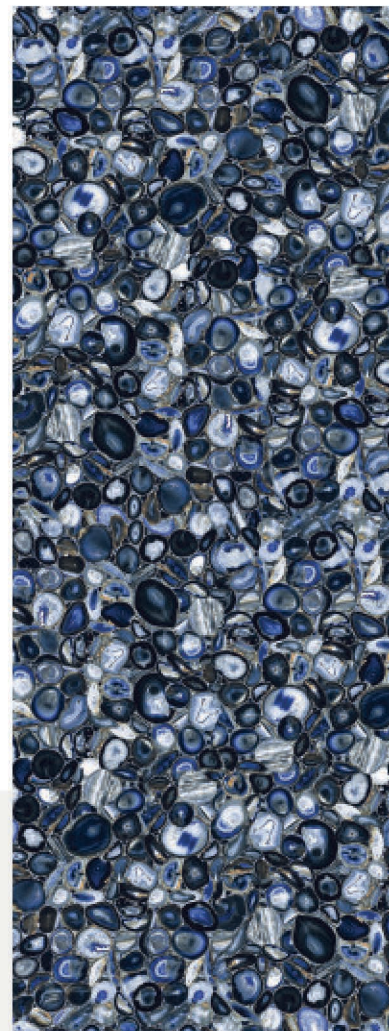

BLUE AGATE

Thickness: 6mm/9mm/15mm
Finish: High Gloss
Type: Black Body
Random: 1

Available Dimension

1200x3200 | 1200x2800
1200x2400 | 800x3200
800x2400

Wall

Colonial Black
Type: Black Body
High Gloss

Kitchen Counter