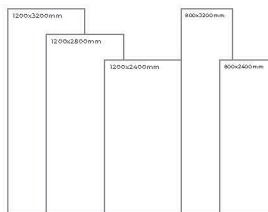

WHITE BODY

CALACATTA BIANCO

Thickness: 6mm/9mm/15mm
Finish: Gloss
Type: White Body
Random: 2

Available Dimension

1200x3200 | 1200x2800
1200x2400 | 800x3200
800x2400

CALACATTA IMPERIO

Thickness: 6mm/9mm/15mm
Finish: Gloss
Type: White Body
Random: 2

Available Dimension

1200x3200 | 1200x2800
1200x2400 | 800x3200
800x2400

Wall

Calacatta Bianco
Type: White Body
Gloss

Kitchen Counter

Calacatta Bianco
Type: White Body
Gloss

CALACATTA IMPERIO

For those who wish to be surrounded by subtle tones of creativity and feel joy in the minimalist look, this is the choice they ought to make without a blink.