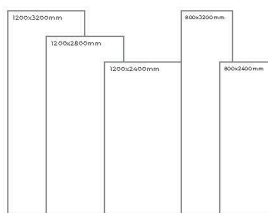

Available Dimension

1200x3200 | 1200x2800
1200x2400 | 800x3200
800x2400

WHITE BODY

STATUARIO AREZO

Thickness: 6mm/9mm/15mm
Finish: Gloss
Type: White Body
Random: 2

Available Dimension

1200x3200 | 1200x2800
1200x2400 | 800x3200
800x2400