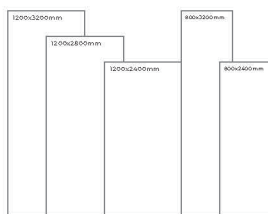

BLACK BODY

MARQUINA FULMINE

Thickness: 6mm/9mm/15mm
Finish: High Gloss
Type: Black Body
Random: 1

Available Dimension

1200x3200 | 1200x2800
1200x2400 | 800x3200
800x2400

MATALIX BLUE

Thickness: 6mm/9mm/15mm
Finish: High Gloss
Type: Black Body
Random: 2