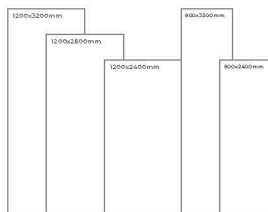

BLACK BODY

COLONIAL BLACK

Thickness: 6mm/9mm/15mm
Finish: High Gloss
Type: Black Body
Random: 2

Available Dimension

1200x3200 | 1200x2800
1200x2400 | 800x3200
800x2400

CRYSTAL EMPERADOR

Thickness: 6mm/9mm/15mm
Finish: High Gloss
Type: Black Body
Random: 2