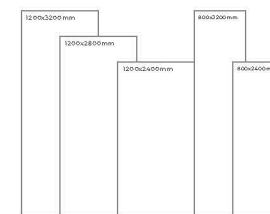

Available Dimension

1200x3200 | 1200x2800
1200x2400 | 800x3200
800x2400