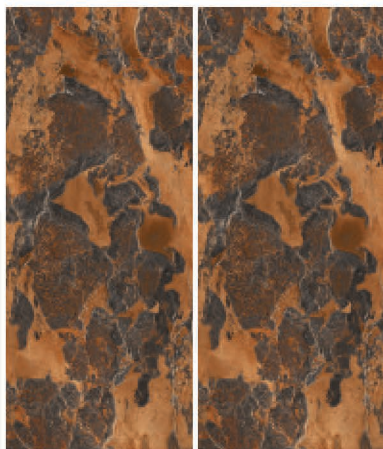

Available Dimension

1200x3200 | 1200x2800
1200x2400 | 800x3200
800x2400

GREY BODY

FOSSIL BROWN

Thickness: 6mm/9mm/15mm
Finish: High Gloss
Type: Grey Body
Random: 1

Available Dimension

1200x3200 | 1200x2800
1200x2400 | 800x3200
800x2400