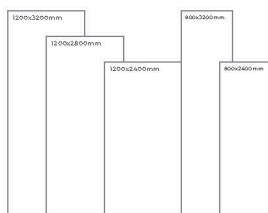

Available Dimension

1200x3200 | 1200x2800
1200x2400 | 800x3200
800x2400

WHITE BODY

INVISIBLE WHITE

Thickness: 6mm/9mm/15mm
Finish: Bookmatch Gloss
Type: White Body
Random: 2

Available Dimension

1200x3200 | 1200x2800
1200x2400 | 800x3200
800x2400