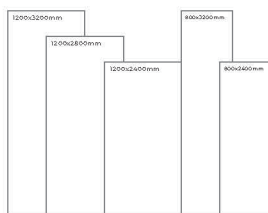

WHITE BODY

LUMIX IVORY

Thickness: 6mm/9mm/15mm
Finish: Gloss
Type: White Body
Random: 2

Available Dimension

1200x3200 | 1200x2800
1200x2400 | 800x3200
800x2400

MACAUBAS AZUL

Thickness: 6mm/9mm/15mm
Finish: Gloss
Type: White Body
Random: 1