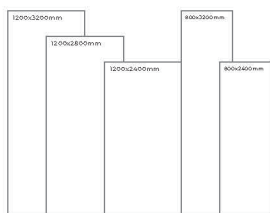

Available Dimension

1200x3200 | 1200x2800
1200x2400 | 800x3200
800x2400

WHITE BODY

VALENTINO

Thickness: 6mm/9mm/15mm
Finish: Gloss
Type: White Body
Random: 2

Available Dimension

1200x3200 | 1200x2800
1200x2400 | 800x3200
800x2400