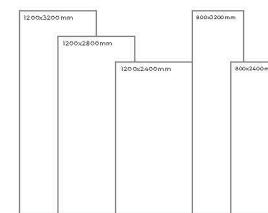

Available Dimension

1200x3200 | 1200x2800
1200x2400 | 800x3200
800x2400

ICE ROXE

Thickness: 6mm/9mm/15mm
Finish: Gloss
Type: Grey Body
Random: 1

Available Dimension

1200x3200 | 1200x2800
1200x2400 | 800x3200
800x2400