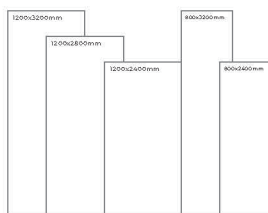

WHITE BODY

DRIFT WOOD BEIGE

Thickness: 6mm/9mm/15mm
Finish: Matt
Type: Grey Body
Random: 2

Available Dimension

1200x3200 | 1200x2800
1200x2400 | 800x3200
800x2400

LINAR WOOD

Thickness: 6mm/9mm/15mm
Finish: Matt
Type: Grey Body
Random: 2