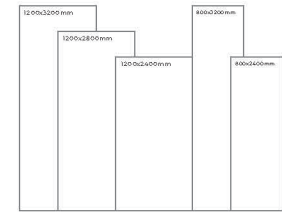

Available Dimension

1200x3200 | 1200x2800
1200x2400 | 800x3200
800x2400

VERNIZ NATURAL

Thickness: 15mm
Finish: Matt
Type: Grey Body
Random: 1

Available Dimension

1200x3200 | 1200x2800
1200x2400 | 800x3200
800x2400