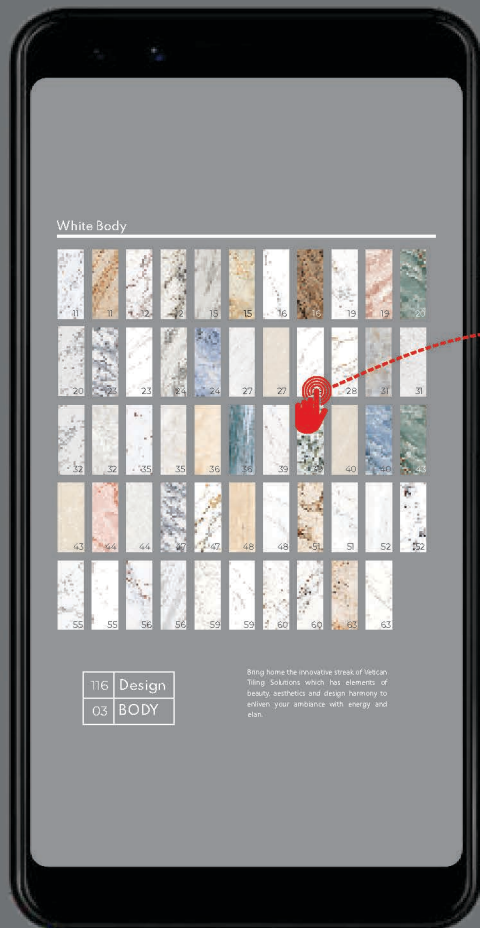

INTERACTIVE GUIDELINS

👉 Please click on the sample the surface to scroll for the specific design page.

👉 Click on the return back to the collection index.