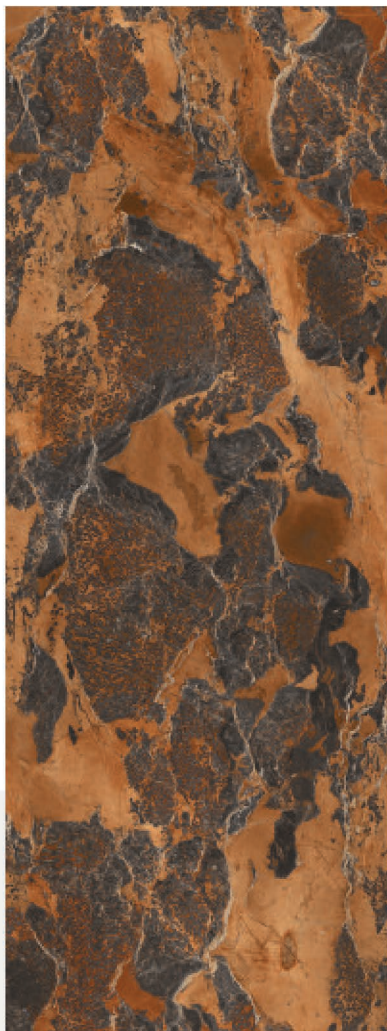

GREY BODY

FOSSIL BROWN

Thickness: 6mm/9mm/15mm
Finish: High Gloss
Type: Grey Body
Random: 1

Available Dimension

1200x3200 | 1200x2800
1200x2400 | 800x3200
800x2400

GIVENCHY BLUE

Thickness: 6mm/9mm/15mm
Finish: High Gloss
Type: Grey Body
Random: 2

Available Dimension

1200x3200 | 1200x2800
1200x2400 | 800x3200
800x2400