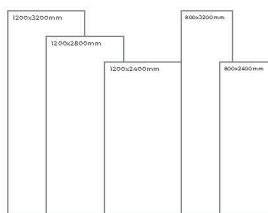

GREY
BODY

ROYAL ARMANI BRONZE

Thickness: 6mm/9mm/15mm
Finish: High Gloss
Type: Grey Body
Random: 1

Available Dimension

1200x3200 | 1200x2800
1200x2400 | 800x3200
800x2400