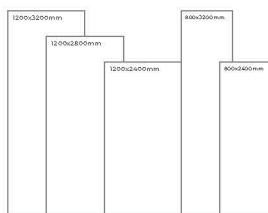

Available Dimension

1200x3200 | 1200x2800
1200x2400 | 800x3200
800x2400

ANTICO CREMA

Thickness: 6mm/9mm/15mm
Finish: Gloss
Type: White Body
Random: 2

Available Dimension

1200x3200 | 1200x2800
1200x2400 | 800x3200
800x2400