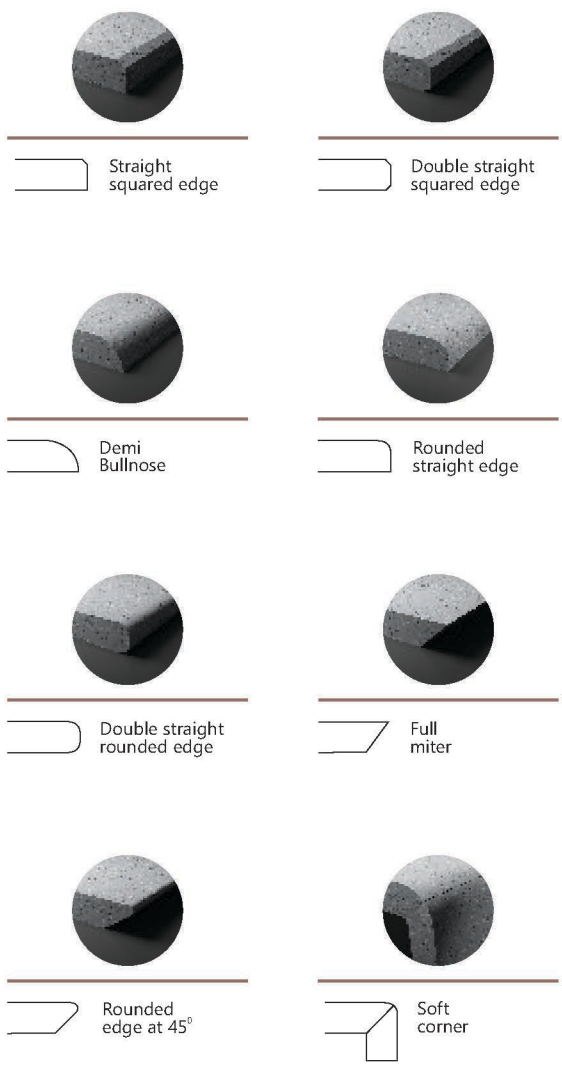

Impeccable Lay

The variable sizes under the collection offers a seamless lay for your select spaces with less unflattering grout lines and facilitating a continuous floor and wall.

EDGE PROFILE

Expand your creativity as the sizes and designs of this collection ensure you the longevity of your surface and space for the longest time.