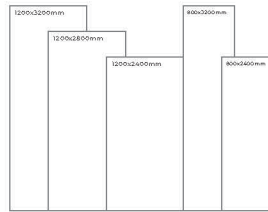

Available Dimension

1200x3200 | 1200x2800
1200x2400 | 800x3200
800x2400