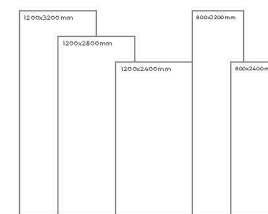

Available Dimension

1200x3200 | 1200x2800
1200x2400 | 800x3200
800x2400