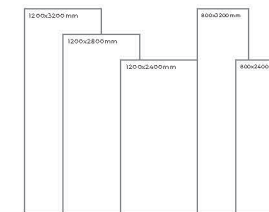

Available Dimension

1200x3200 | 1200x2800
1200x2400 | 800x3200
800x2400