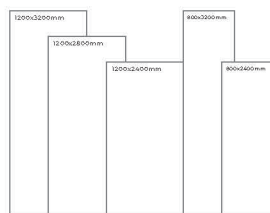

Available Dimension

1200x3200 | 1200x2800
1200x2400 | 800x3200
800x2400

WHITE BODY

SUBWAY BEIGE

Thickness: 6mm/9mm/15mm
Finish: Matt
Type: Grey Body
Random: 1

Available Dimension

1200x3200 | 1200x2800
1200x2400 | 800x3200
800x2400